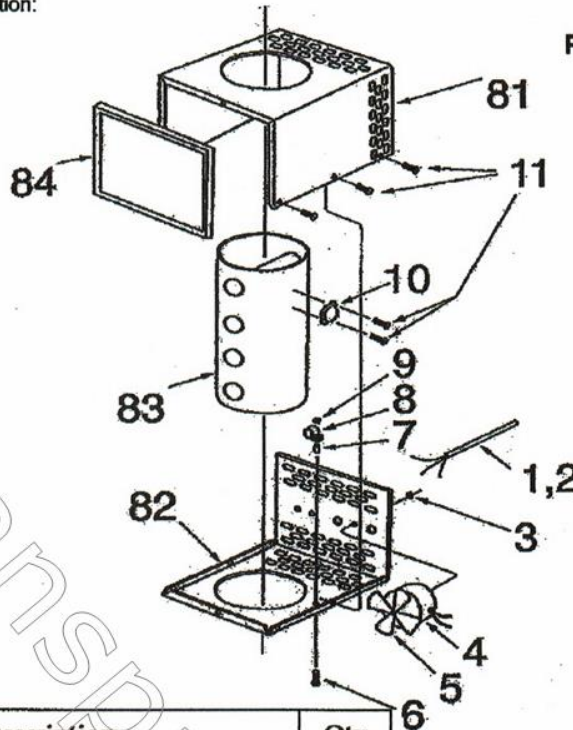

Vogelzang HR-8

When ordering missing or replacement parts,
 always provide the following stove information:

Model Number
 Part Number
 Part Description

HR-8
 Parts List

Part #	Ref #	Description	Qty
HR-01	1	Cord, Power Supply	1
HR-02	2	Bushing, Strain Relief	1
HR-03	3	Nut, 8-32 Hex	1
HR-04	4	Fan Motor	1
HR-05	5	Fan Blade	1
HR-06	6	Screw, 8-32x 1-1/4" Machine screw	1
HR-07	7	Steel Spacer	1
HR-08	8	Power Cord Clamp	1
HR-09	9	Jam Nut, #8-32 Nylon Insert	2
HR-10	10	Thermostat	1
HR-11	11	Screw, #8-32x3/8" Pan Head Sheet Metal	8
HR-81	81	Top and Side Weldment	1
HR-82	82	Bottom and Back Weldment	1
HR-83	83	Flue Pipe and Tubing Assembly	1
HR-84	84	Brass Trim	1
HR-12		Capacitor	1